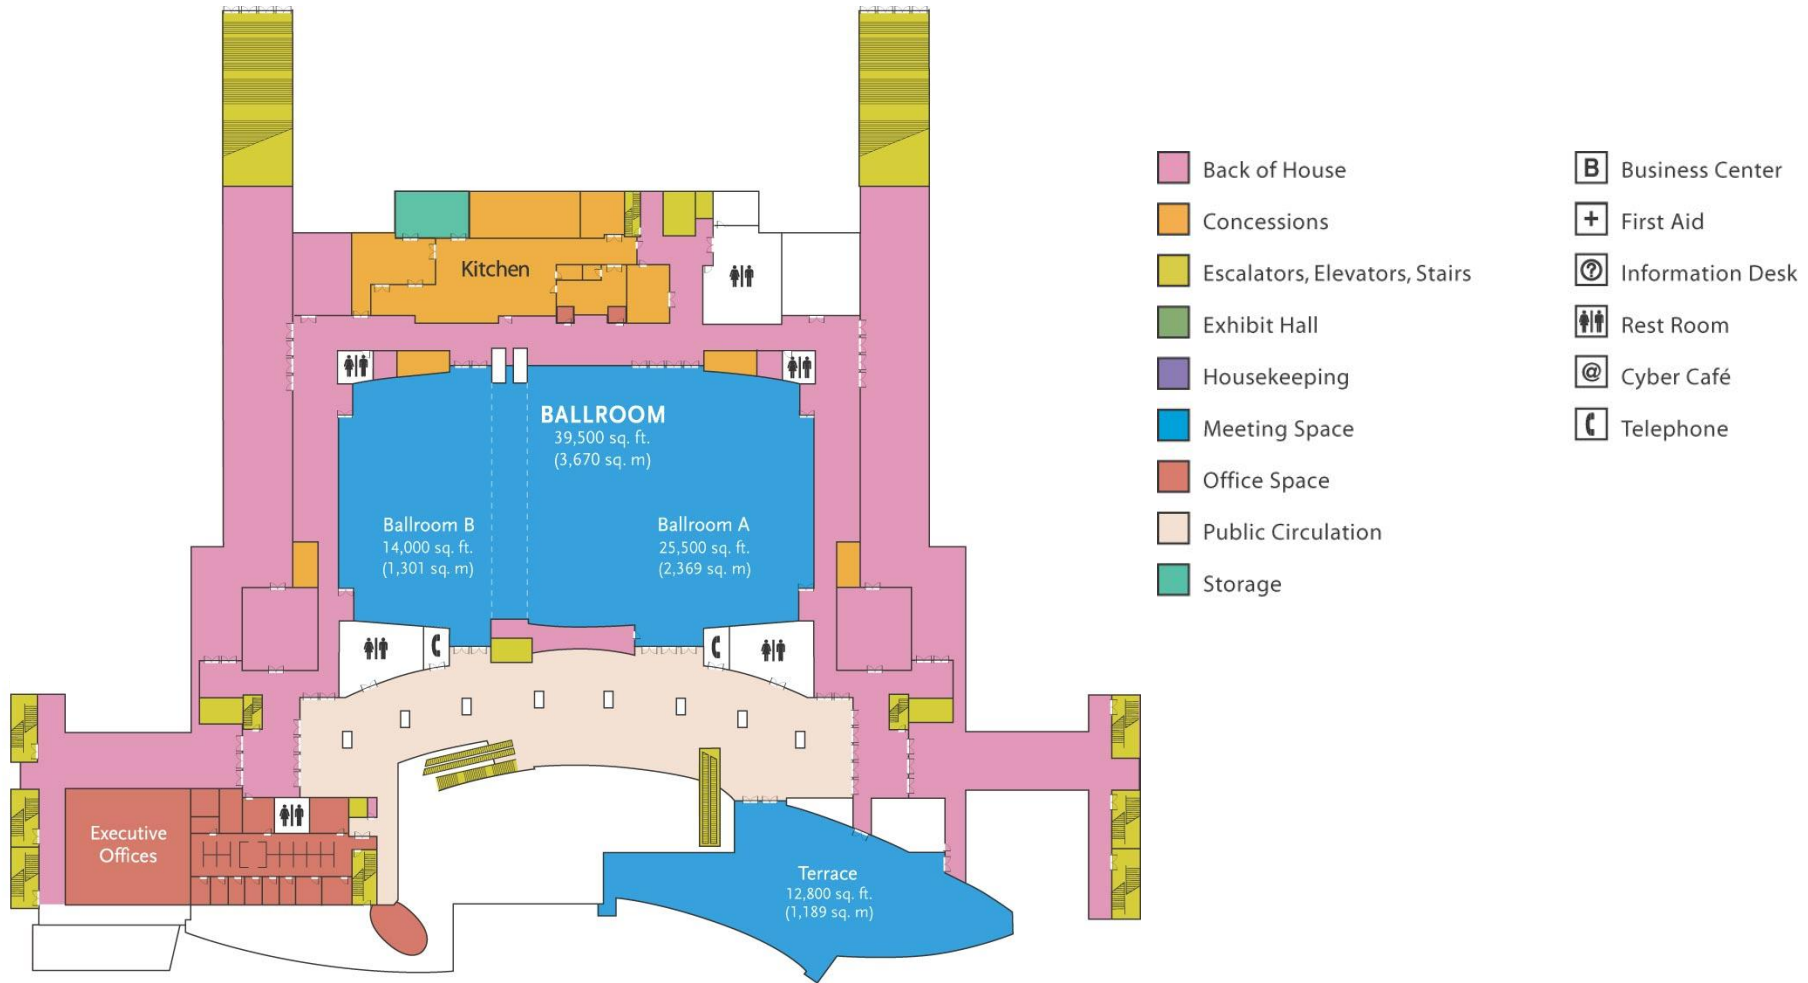

Level 3

LEVEL THREE	Feet or Square feet				Meter or Square meters				Seating Capacities			
	Area	Length	Width	Height	Area	Length	Width	Height	Theater	Banquet	Reception	Classroom
Ballroom (total)	39,500	145	278	26-45	3,670	44	85	8-14	3,934	1,900	4,158	2,616
Ballroom A	25,500	150	170	26-45	2,369	46	52	8-14	2,244	1,100	2,685	1,568
Ballroom B	14,000	151	92	26-45	1,301	46	28	8-14	1,126	500	1,474	784
Terrace	12,800	-	-	-	1,189	-	-	-	-	1,060	1,348	-