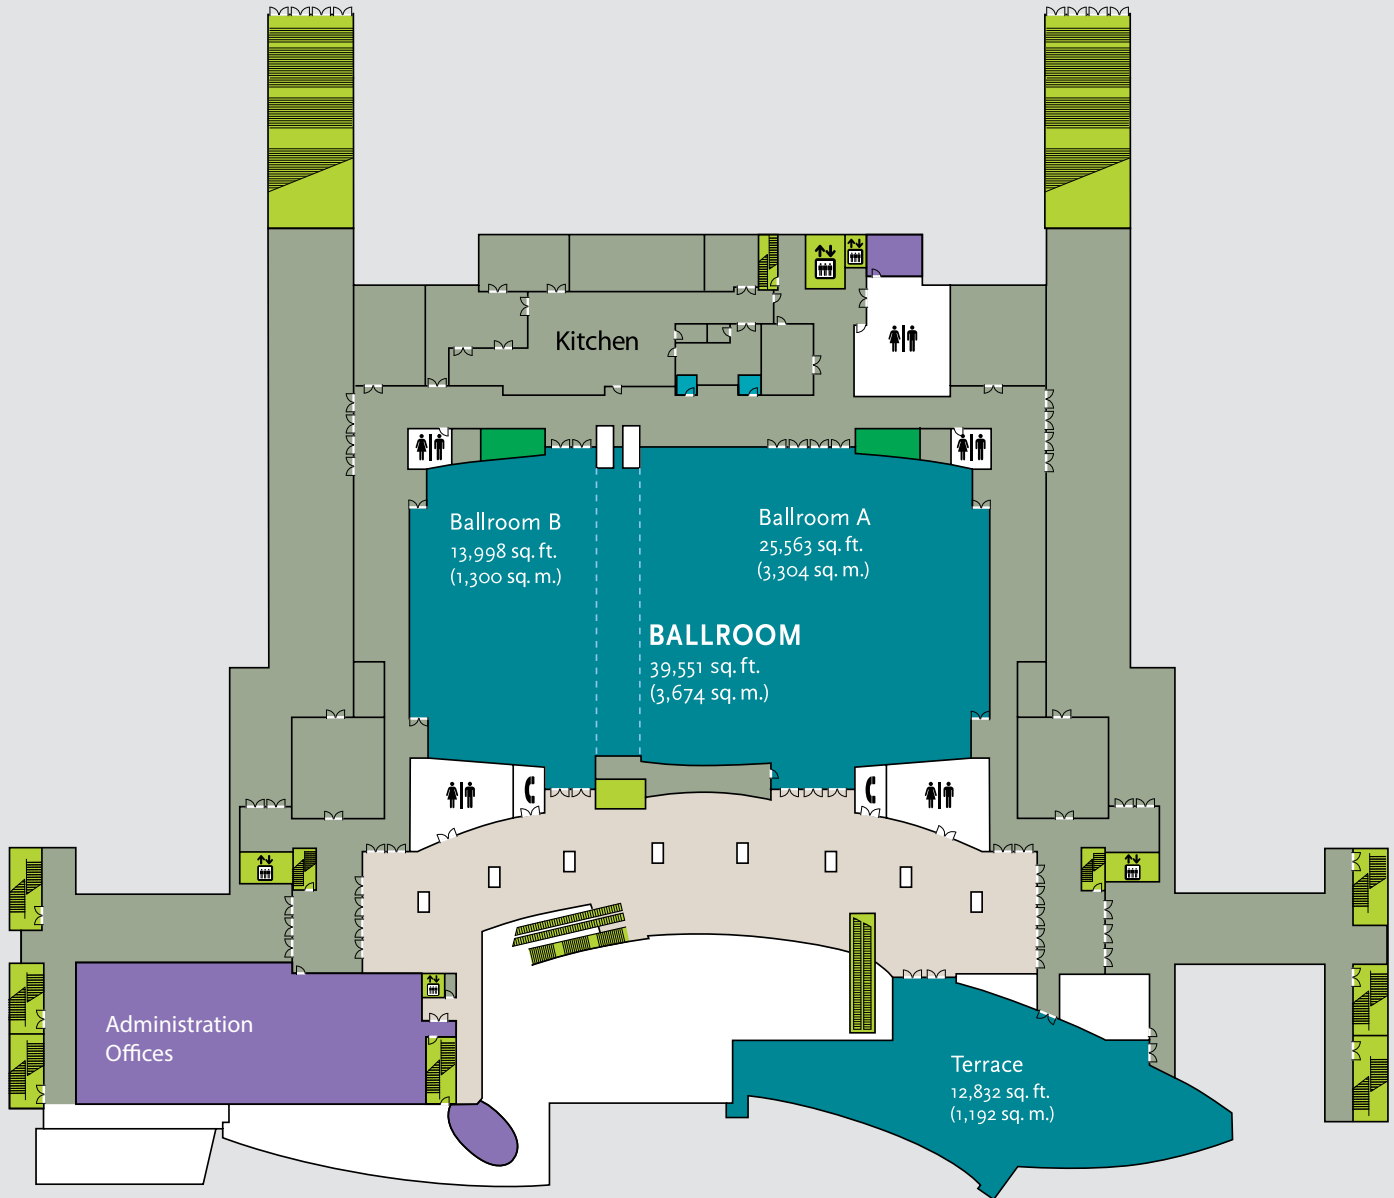

Floor plan

- | | | | |
|-------------------------------|--------------------|--------------------------|------------------------|
| Back of the House | Meeting Space | B Business Center | Restrooms |
| Concessions | Office Space | + First Aid | Telephone |
| Escalators, Elevators, Stairs | Public Circulation | Help Desk | Elevator |
| Exhibit Hall | Green Room | Mother's Room | ATM ATM Machine |

LEVEL TWO - Meeting Rooms

Dimensions and capacity

Exhibit Halls & Meeting Rooms	Gross Square Feet	Booth 8'x10'	Theater	Seating Capacities*		
				Banquet	Classroom	Reception
Meeting Rooms 2nd Floor						
Meeting Rooms (Total)	22,687	8'x10'	-	-	-	-
Meeting Rm 201 (Total)	3,200	16	288	160	190	336
201-A	1,600	8	144	80	90	168
201-B	1,600	8	144	80	90	168
Meeting Rm 202 (Total)	3,600	12	353	180	200	389
202-A	1,300	6	126	60	84	137
202-B	1,300	5	126	60	84	137
202-C	1,000	3	105	50	56	115
Meeting Rm 203	1,400	7	147	70	80	147
Meeting Rm 204	1,400	7	150	90	96	147
Meeting Rm 205	450	N/A	Existing setup for 10 people			
Meeting Rm 206	800	N/A	72	40	49	84
Meeting Rm 207	1,100	N/A	106	60	60	116
Meeting Rm 208 (Total)	4,900	22	600	280	327	516
208-A	1,600	9	170	80	99	168
208-B	1,700	8	170	80	99	180
208-C	1,600	8	170	80	99	168
Meeting Rm 209 (Total)	4,900	22	567	280	315	516
209-A	1,600	8	156	80	99	168
209-B	1,700	7	156	80	99	180
209-C	1,600	8	156	80	99	168
Meeting Rm 210	400	N/A	Existing setup for 10 people			
Meeting Rm 211	537	N/A	Existing setup for 10 people			
Mezzanine Suite	3,966	N/A	320	180	195	400

1.800.875.4765 | MeetPuertoRico.com

LEVEL THREE - Ballroom

Floor plan

- | | | | |
|---|--|---|---|
|  Back of the House |  Meeting Space | B Business Center |  Restrooms |
|  Concessions |  Office Space | + First Aid |  Telephone |
|  Escalators, Elevators, Stairs |  Public Circulation |  Help Desk |  Elevator |
|  Exhibit Hall |  Green Room |  Mother's Room | ATM ATM Machine |