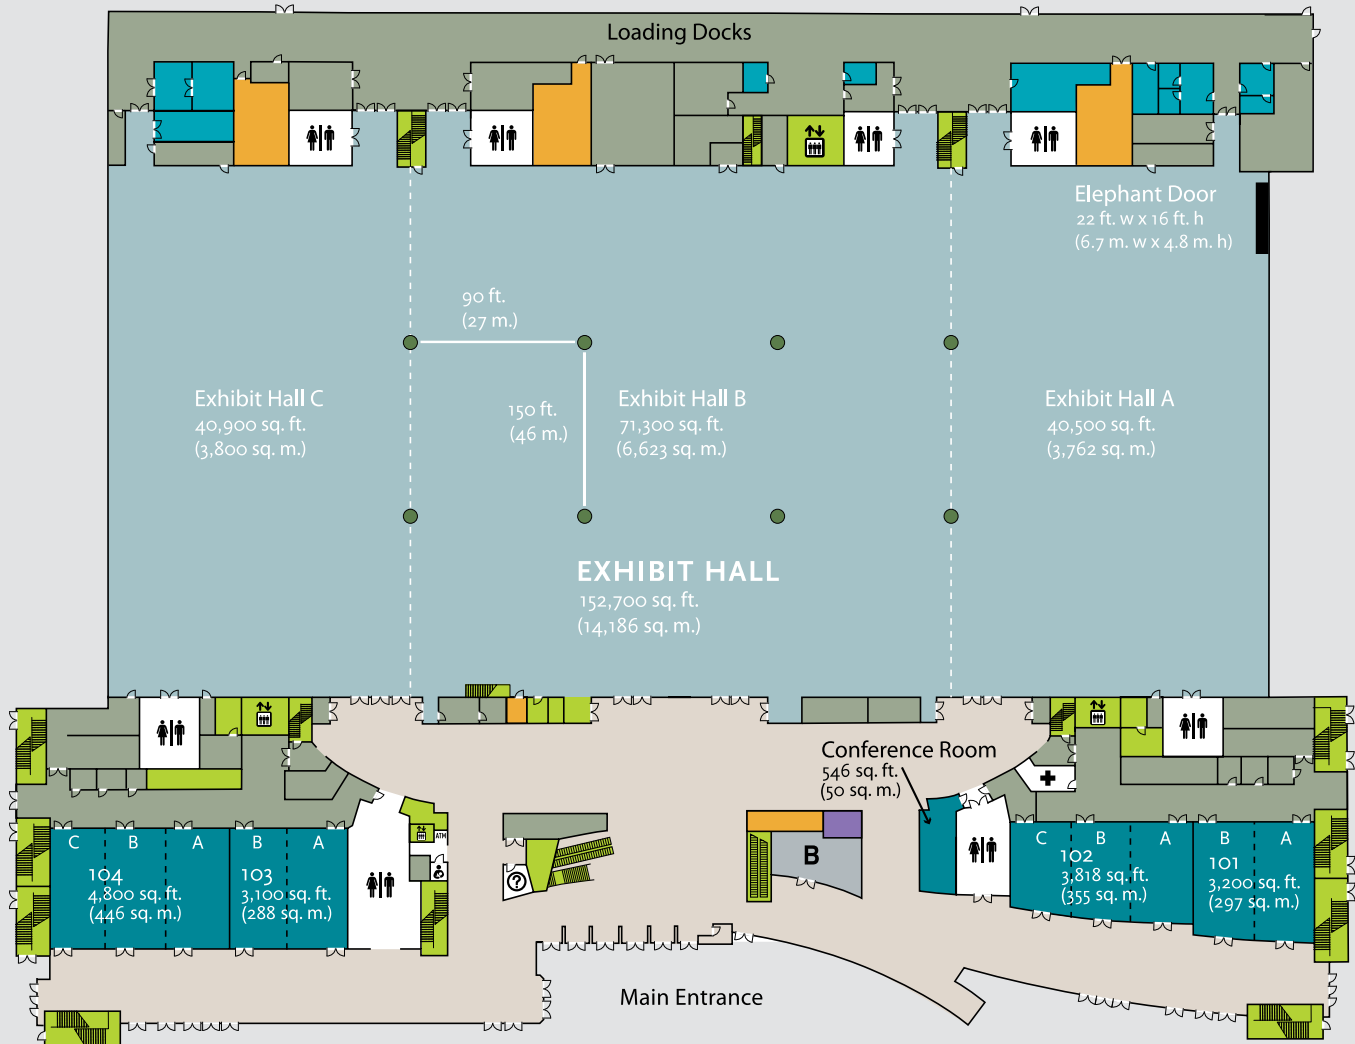

LEVEL ONE - Exhibit Hall

Floor plan

- | | | | |
|-------------------------------|--------------------|--------------------------|------------------------|
| Back of the House | Meeting Space | B Business Center | Restrooms |
| Concessions | Office Space | + First Aid | Telephone |
| Escalators, Elevators, Stairs | Public Circulation | Help Desk | Elevator |
| Exhibit Hall | Green Room | Mother's Room | ATM ATM Machine |

LEVEL ONE - Exhibit Hall

Dimensions and capacity

Exhibit Halls & Meeting Rooms	Gross Square Feet	Booth 10'x10'	Theater	Seating Capacities*		
				Banquet	Classroom	Reception
Hall A, B & C	152,700	794	16,576	7,560	7,605	12,000
Hall A	40,500	210	4,140	1,980	2,145	3,500
Hall B	71,300	372	6,510	3,600	3,315	6,500
Hall C	40,900	212	4,140	1,980	2,145	3,500
Meeting Rooms 1st Floor						
Meeting Rooms (Total)	14,900	8'x10'	-	-	-	
Meeting Rm 101 (Total)	3,200	16	334	160	160	336
101-A	1,600	8	156	80	99	168
101-B	1,600	8	156	80	99	168
Meeting Rm 102 (Total)	3,818	18	353	200	198	400
102-A	1,300	5	121	60	81	137
102-B	1,300	6	121	60	81	137
102-C	1,200	7	102	50	58	126
Meeting Rm 103 (Total)	3,100	18	344	200	186	337
103-A	1,500	9	172	80	93	168
103-B	1,600	9	172	80	93	169
Meeting Rm 104 (Total)	4,800	22	506	280	260	505
104-A	1,500	7	156	80	99	158
104-B	1,700	7	156	80	99	179
104-C	1,600	8	156	80	99	168
Chrysler Conference Room	546	Existing Boardroom for 24 people				

Floor plan

- | | | | |
|-------------------------------|--------------------|--------------------------|------------------------|
| Back of the House | Meeting Space | B Business Center | Restrooms |
| Concessions | Office Space | + First Aid | Telephone |
| Escalators, Elevators, Stairs | Public Circulation | Help Desk | Elevator |
| Exhibit Hall | Green Room | Mother's Room | ATM ATM Machine |