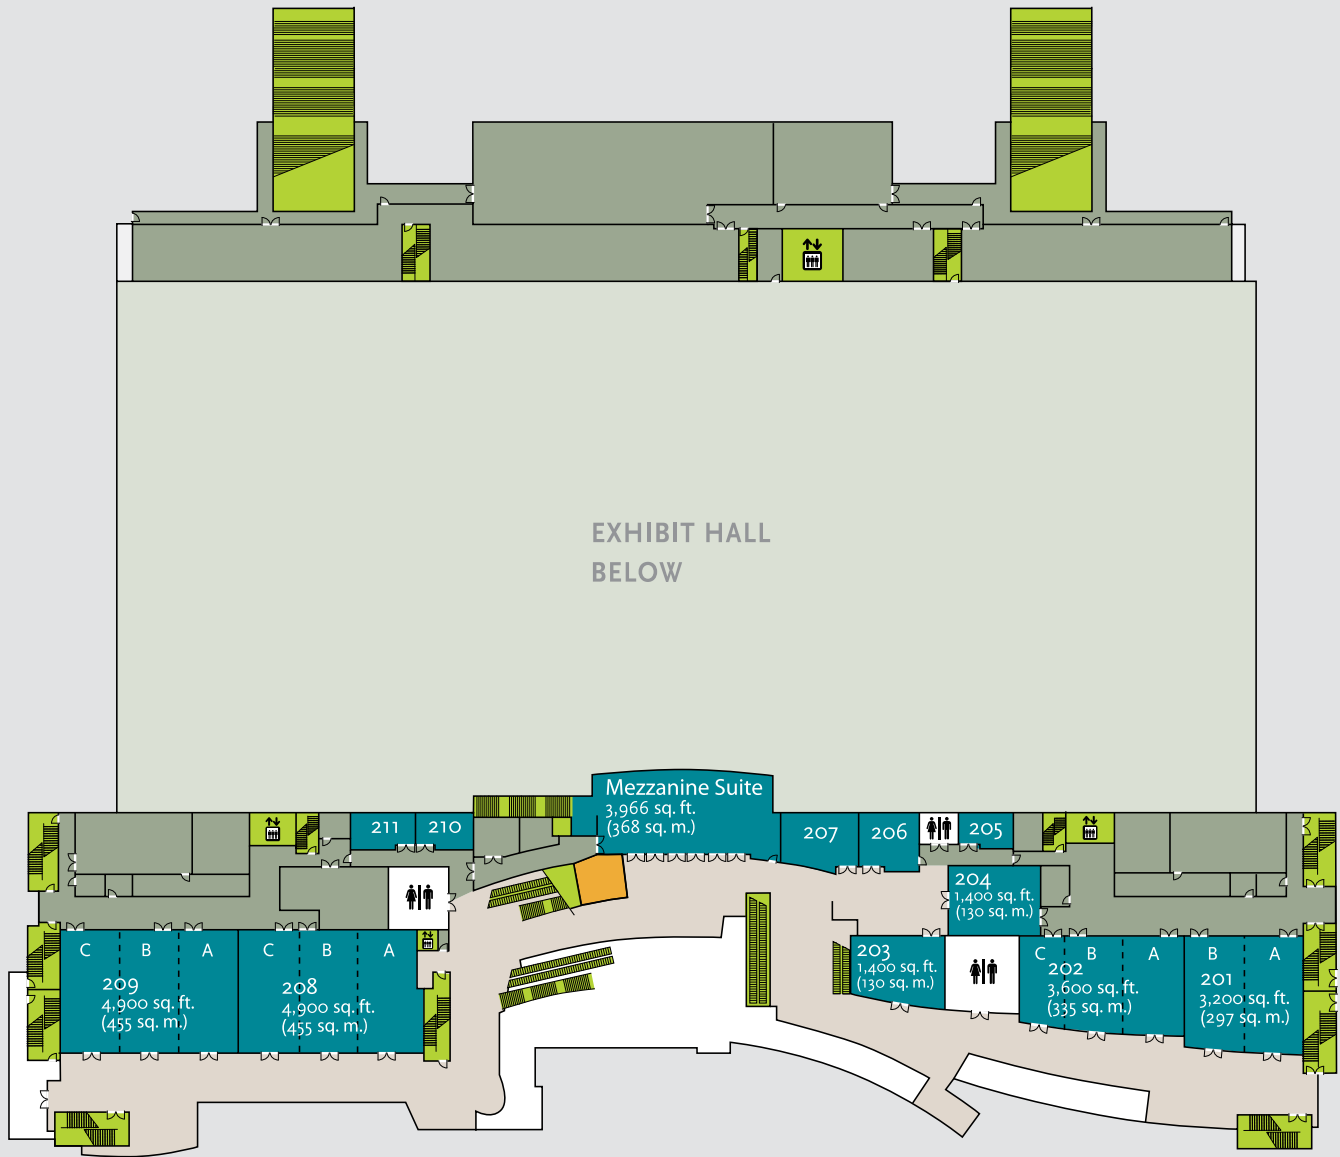

LEVEL ONE - Exhibit Hall

Floor plan

- | | | | |
|-------------------------------|--------------------|--------------------------|------------------------|
| Back of the House | Meeting Space | B Business Center | Restrooms |
| Concessions | Office Space | + First Aid | Telephone |
| Escalators, Elevators, Stairs | Public Circulation | Help Desk | Elevator |
| Exhibit Hall | Green Room | Mother's Room | ATM ATM Machine |

Floor plan

- | | | | |
|-------------------------------|--------------------|--------------------------|------------------------|
| Back of the House | Meeting Space | B Business Center | Restrooms |
| Concessions | Office Space | + First Aid | Telephone |
| Escalators, Elevators, Stairs | Public Circulation | Help Desk | Elevator |
| Exhibit Hall | Green Room | Mother's Room | ATM ATM Machine |

LEVEL TWO - Meeting Rooms

Dimensions and capacity

Exhibit Halls & Meeting Rooms	Gross Square Feet	Booth 8'x10'	Theater	Seating Capacities*		
				Banquet	Classroom	Reception
Meeting Rooms 2nd Floor						
Meeting Rooms (Total)	22,687	8'x10'	-	-	-	-
Meeting Rm 201 (Total)	3,200	16	288	160	190	336
201-A	1,600	8	144	80	90	168
201-B	1,600	8	144	80	90	168
Meeting Rm 202 (Total)	3,600	12	353	180	200	389
202-A	1,300	6	126	60	84	137
202-B	1,300	5	126	60	84	137
202-C	1,000	3	105	50	56	115
Meeting Rm 203	1,400	7	147	70	80	147
Meeting Rm 204	1,400	7	150	90	96	147
Meeting Rm 205	450	N/A	Existing setup for 10 people			
Meeting Rm 206	800	N/A	72	40	49	84
Meeting Rm 207	1,100	N/A	106	60	60	116
Meeting Rm 208 (Total)	4,900	22	600	280	327	516
208-A	1,600	9	170	80	99	168
208-B	1,700	8	170	80	99	180
208-C	1,600	8	170	80	99	168
Meeting Rm 209 (Total)	4,900	22	567	280	315	516
209-A	1,600	8	156	80	99	168
209-B	1,700	7	156	80	99	180
209-C	1,600	8	156	80	99	168
Meeting Rm 210	400	N/A	Existing setup for 10 people			
Meeting Rm 211	537	N/A	Existing setup for 10 people			
Mezzanine Suite	3,966	N/A	320	180	195	400